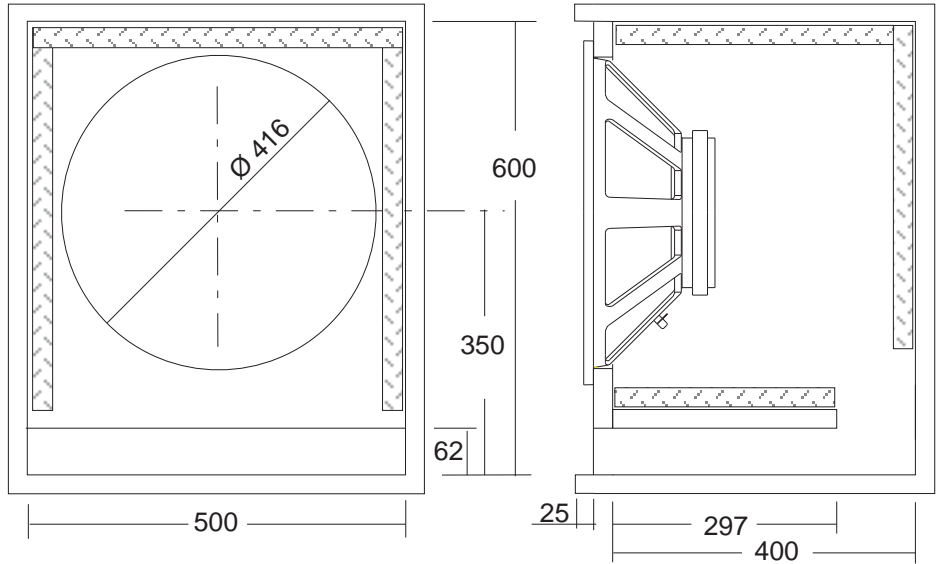

BR030 BASS REFLEX BOX

COMPONENTS		
L F	18.75 W	18.00 W3
Max Power	800 W	1000 W
Nominal Power	400 W	500 W
Impedance	8 Ω	

SPECIFICATIONS

Sensitivity 1W/1m	:	100	dB
Net volume Vb	:	100	dmc
Tuning Frequency Fb	:	45	Hz
Frequency range	:	20 ÷ 500	Hz